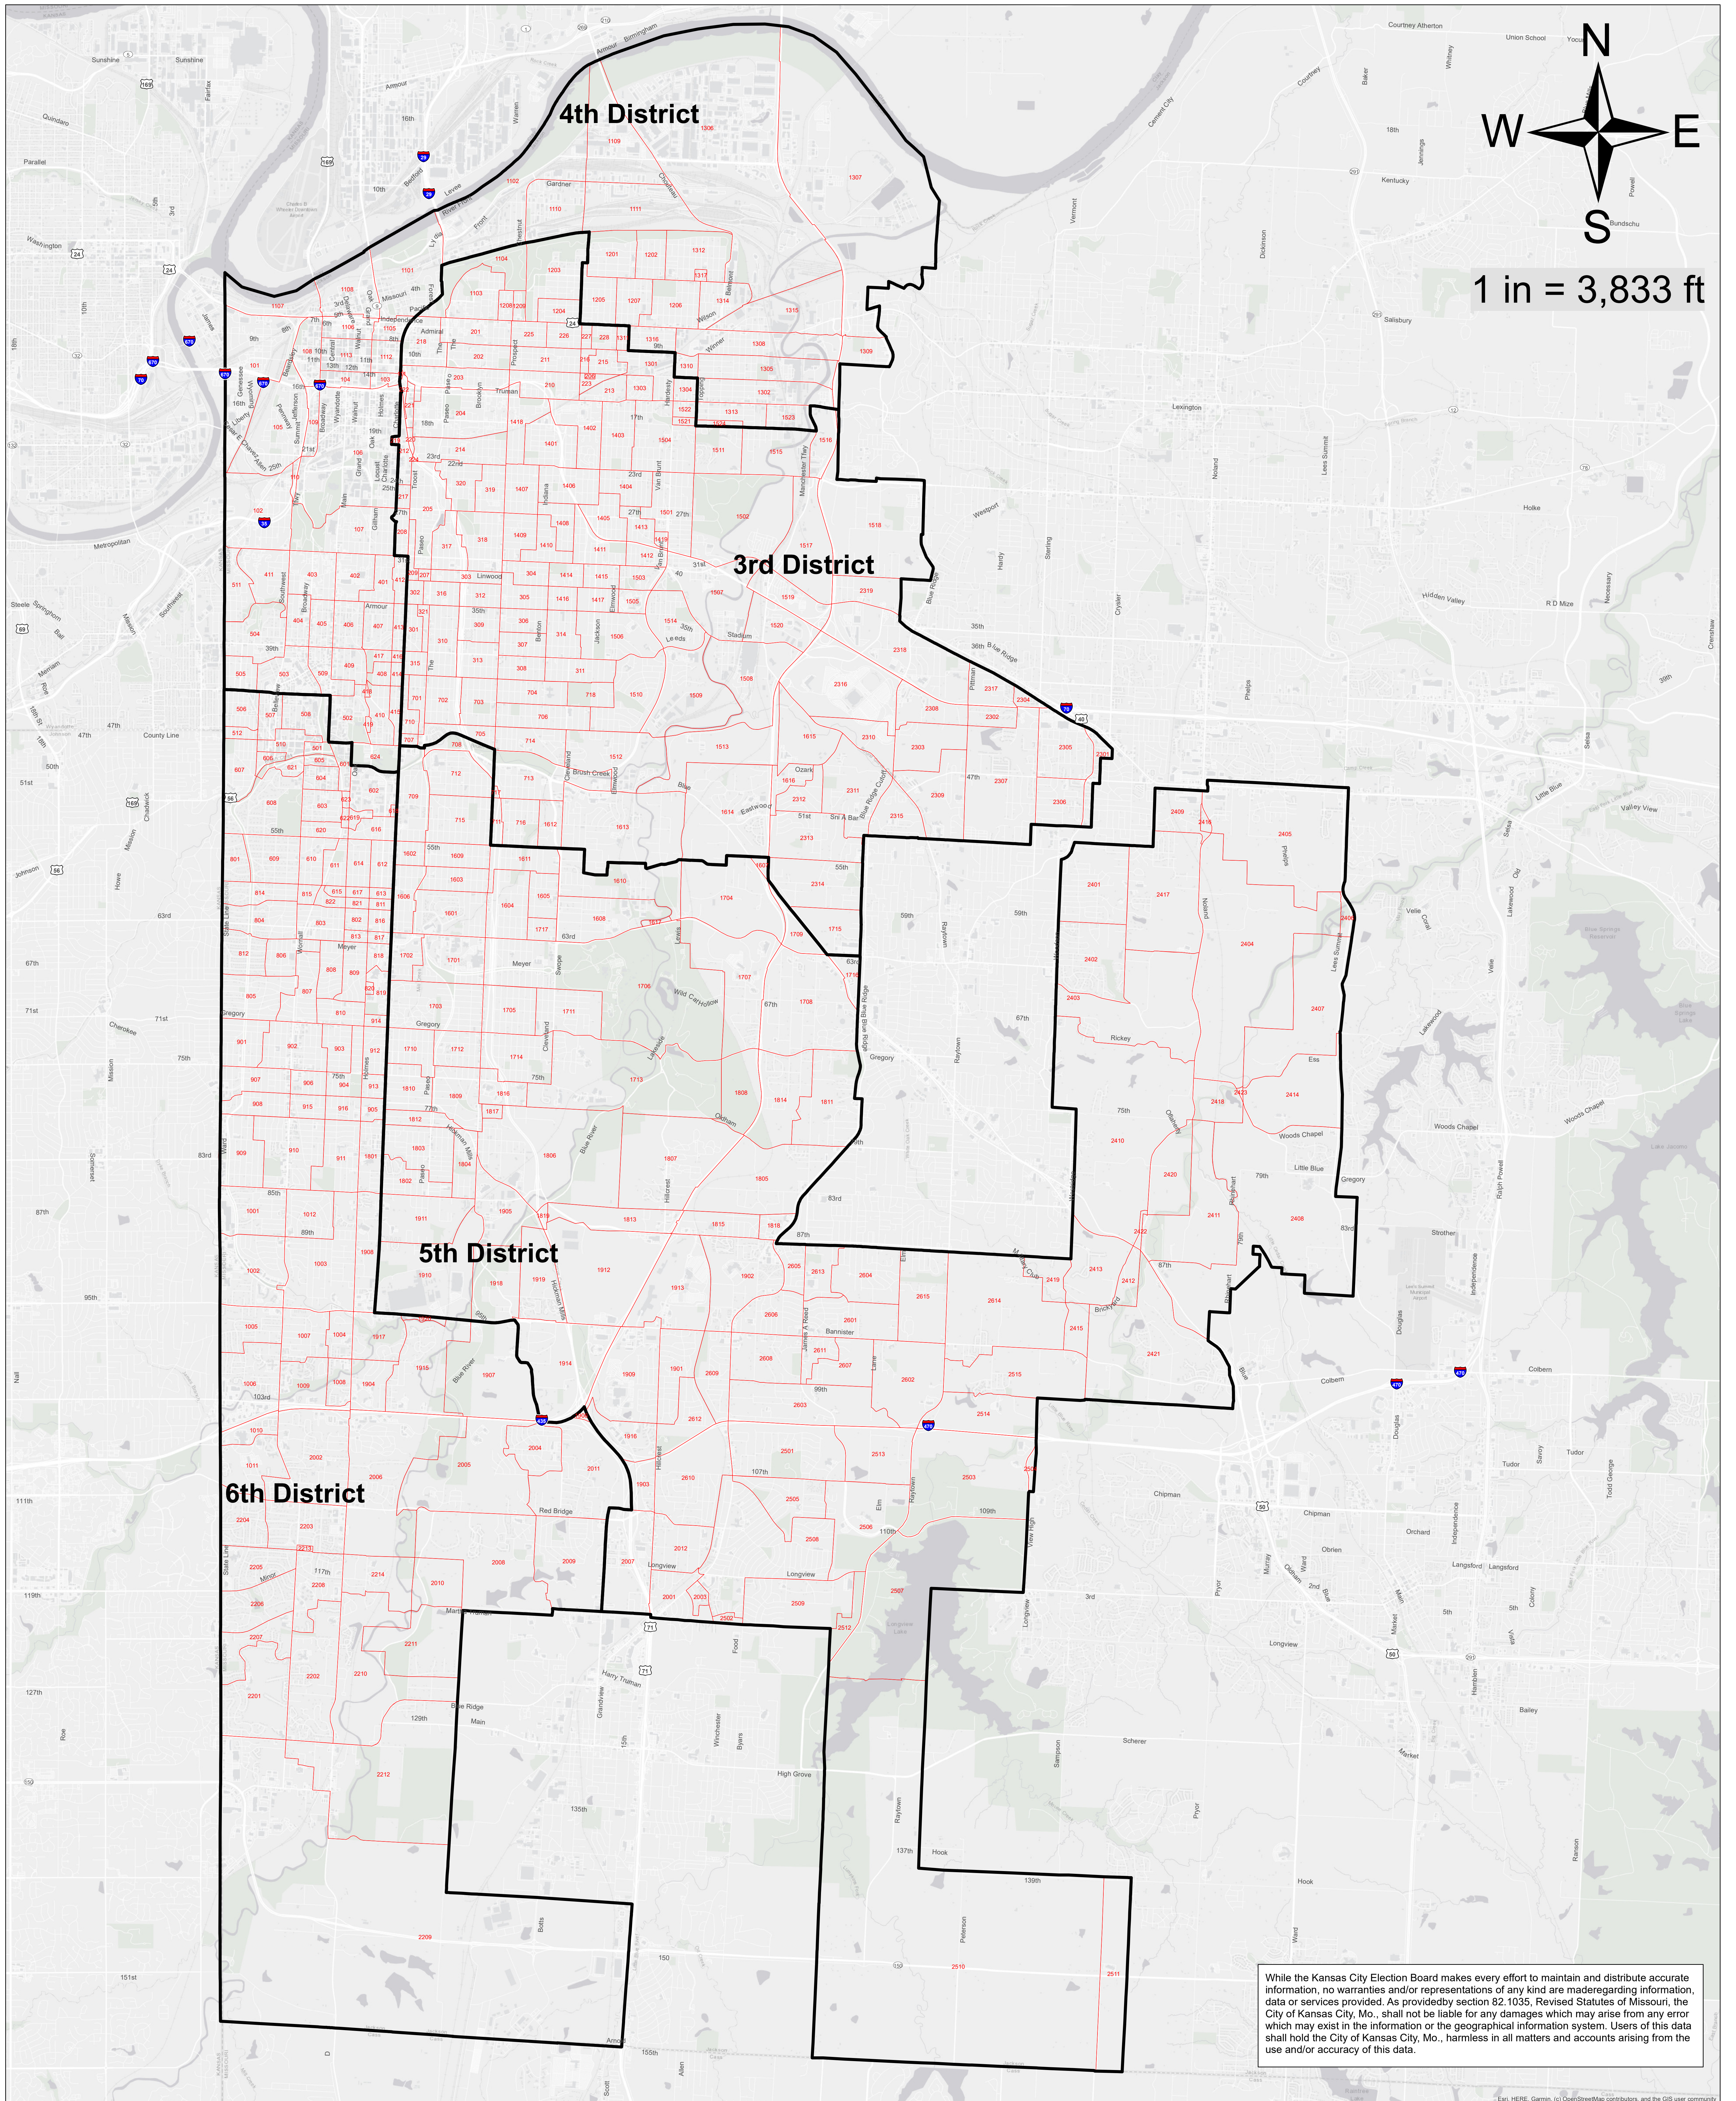

City Council Districts With Precincts

Kansas City Portion of Jackson County